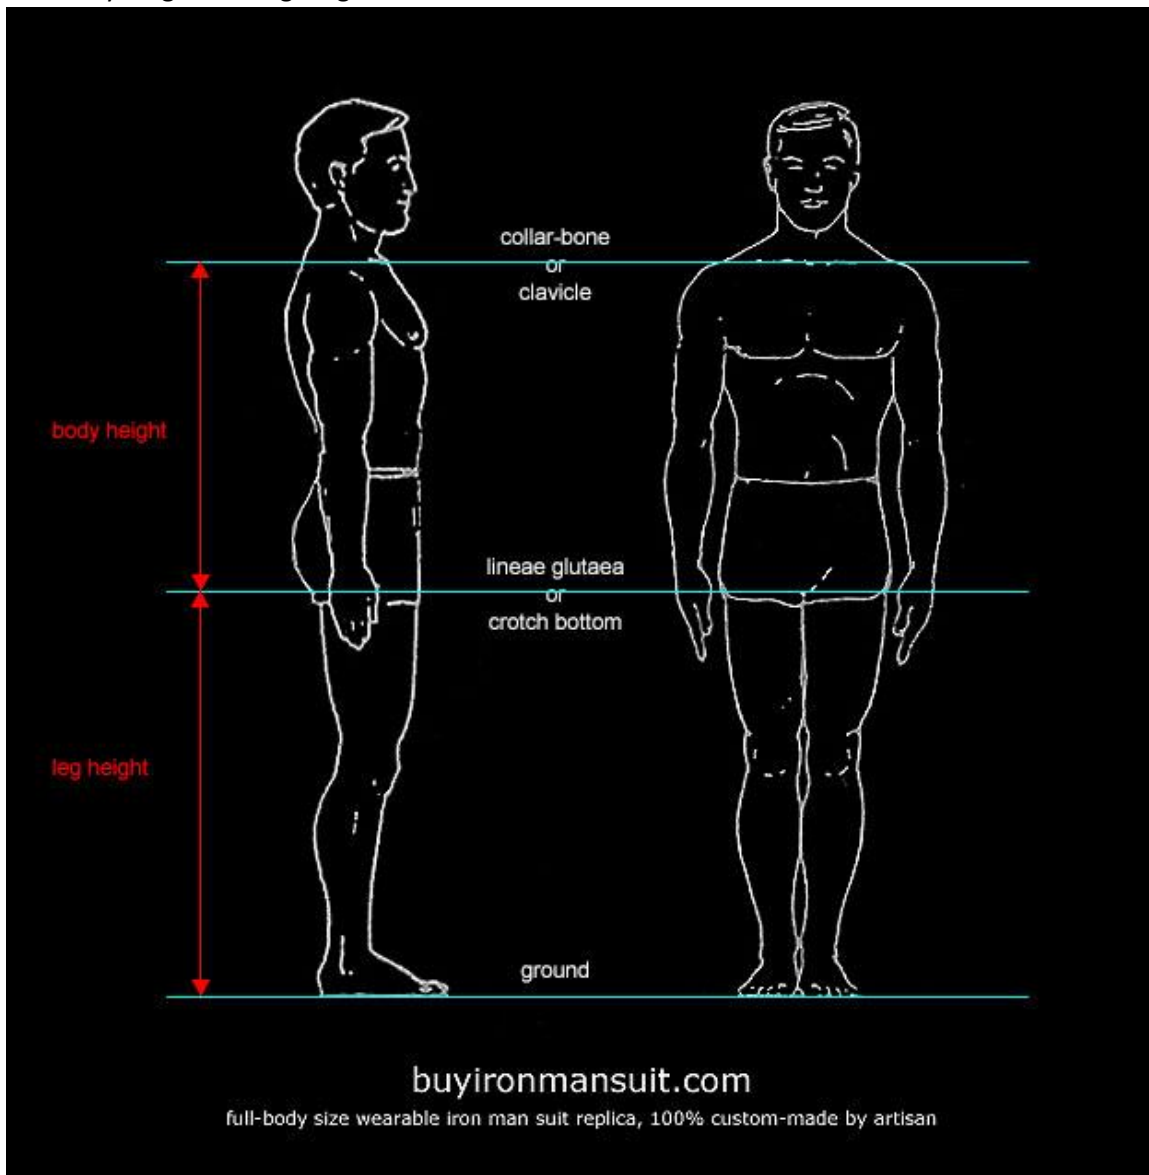

# How to Measure

Measurements required	Unit	Appendix
Bare Foot Stand Height	inch	
Body Height	Inch	I
Leg Height	Inch	I
Head Breadth	Inch	II
Middle Finger Height	Inch	III
Shoes Size	Note which size system you use	IV
Axillary arm circumference	Inch	V
Chest circumference	Inch	V
Waist circumference (omphalion)	Inch	V
Buttock circumference	Inch	V
Thigh circumference	inch	V
Weight	lbs	

## How to measure your Body Height & Leg Height

The Key to measure your body height and leg height is to find right 3 important positions.

The first position is your clavicle bone (collar-bone). This bone is almost parallel to the ground.

The second position is your lineae glutaeta, which is the line between your thigh you're your bottom. This position is almost as height as your crotch bottom.

The third position is the ground you are standing on now.

The **plumb-line** distance between your clavicle bone and your lineae glutaeta is your body height.

The **plumb-line** distance between your lineae glutaeta and the ground is your leg height.

You must **NOT** measure alone your body or your leg which will definitely make the measurement result larger than your real body height and leg height.