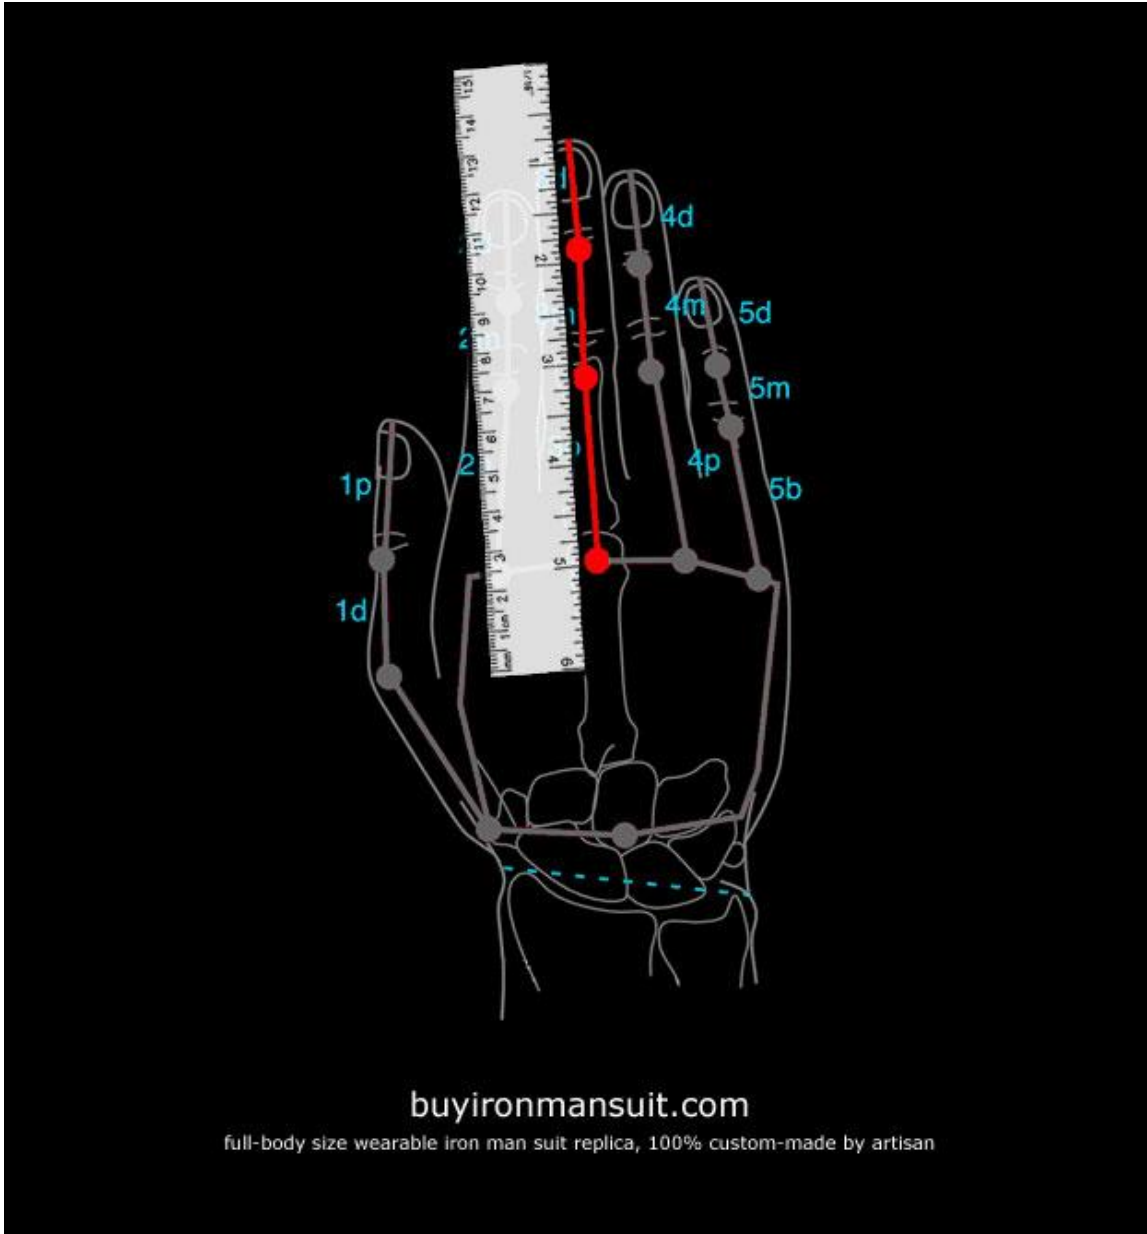

Appendix III

How to measure your Hand Size (Middle Finger Length)?

Please measure from the middle finger top to the joint peak on the back of your palm.
Please accurate to one decimal.

the FBA buyFullBodyArmor.com [buyIronMansuit.com]

MEMBERS ONLY

Submit your member application in [Register-fba.com](https://www.register-fba.com)